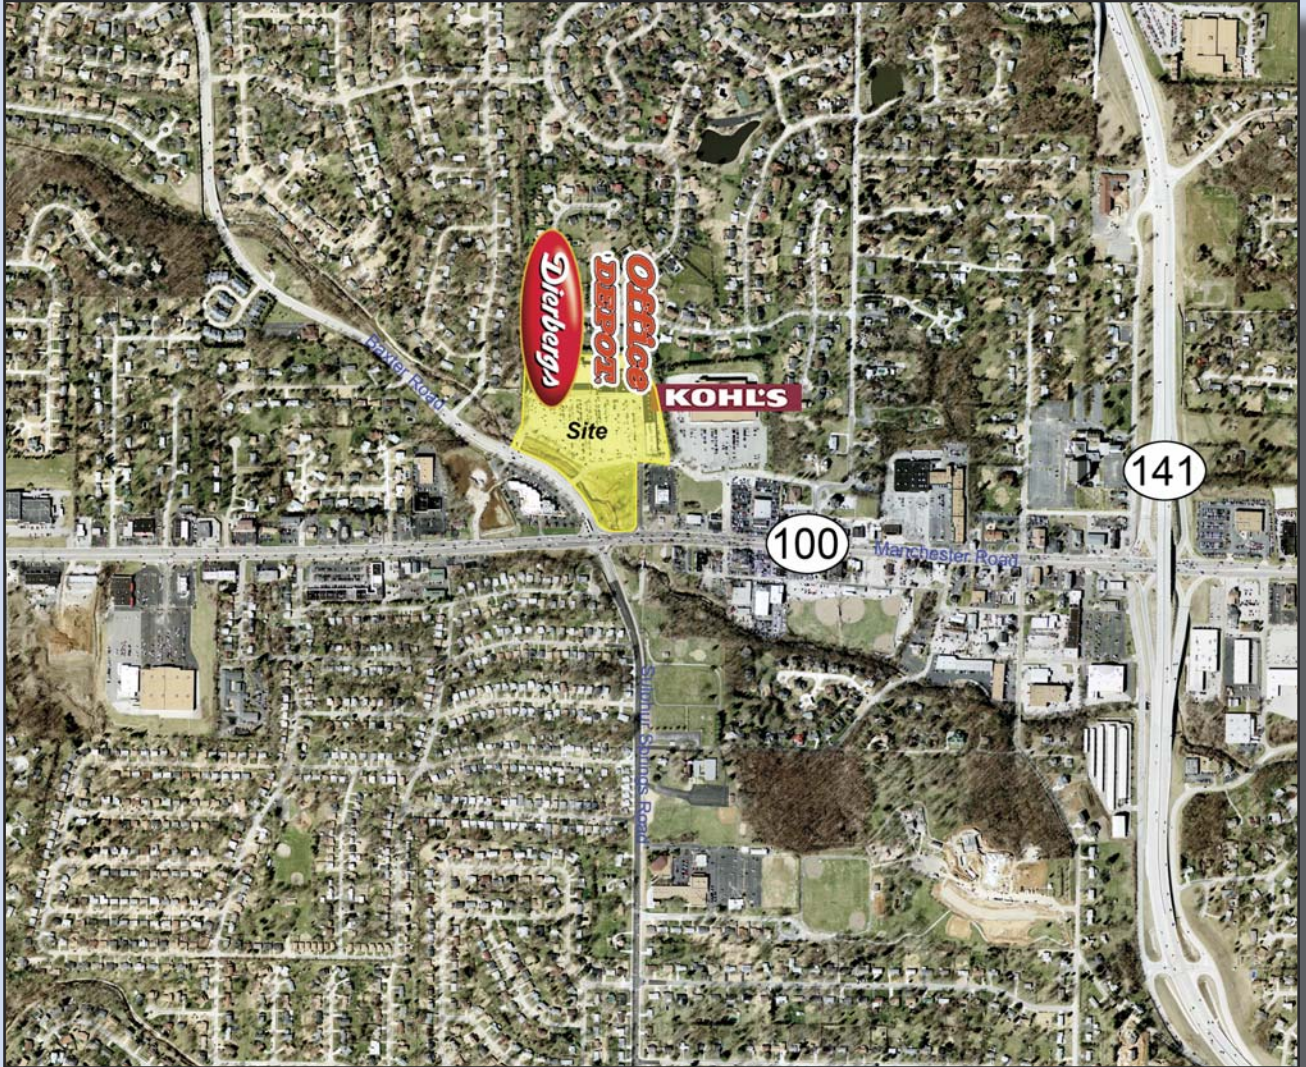

Lafayette Center

<i>Demographics</i>	<i>1-Mile</i>	<i>3-Mile</i>	<i>5-Mile</i>
2017 Population	8,319	83,877	160,685
2017 Average Household Income	\$100,075	\$112,998	\$124,102

- 2011 traffic count on Manchester Road at Baxter Road was 45,353 vehicles per day.
- Anchored by Dierbergs and Office Depot.

Lafayette Center

Baxter Road at Manchester
Manchester, Missouri

<u>Space</u>	<u>Tenant</u>	<u>Size (sf)</u>
1	Available	1,400
2	Shahrazad	2,100
3	Credit Union Shared Branch	2,100
4	Mercy-GoHealth Urgent Care	2,101
5	Crown Optical	1,598
6	American Cleaners	830
7	Health Source of Ballwin	1,610
8	Country Financial	1,470
9	My Salon Suite	5,431
10	Dr. Terry McKenna, DDS	1,260
11	GNC	1,400
12	Kidsplay	4,200
13	Simply Math & Reading	2,990
14	H & R Block	2,400
15	Brisuso Dance Studio	1,400
16	Beltone Hearing Aid Center	1,035
17	CiCi Nails	1,240
18	Sushi Ai	1,925
19	Hair Saloon	1,750
20	AAA	2,100
21	Manee Thai Restaurant	2,660